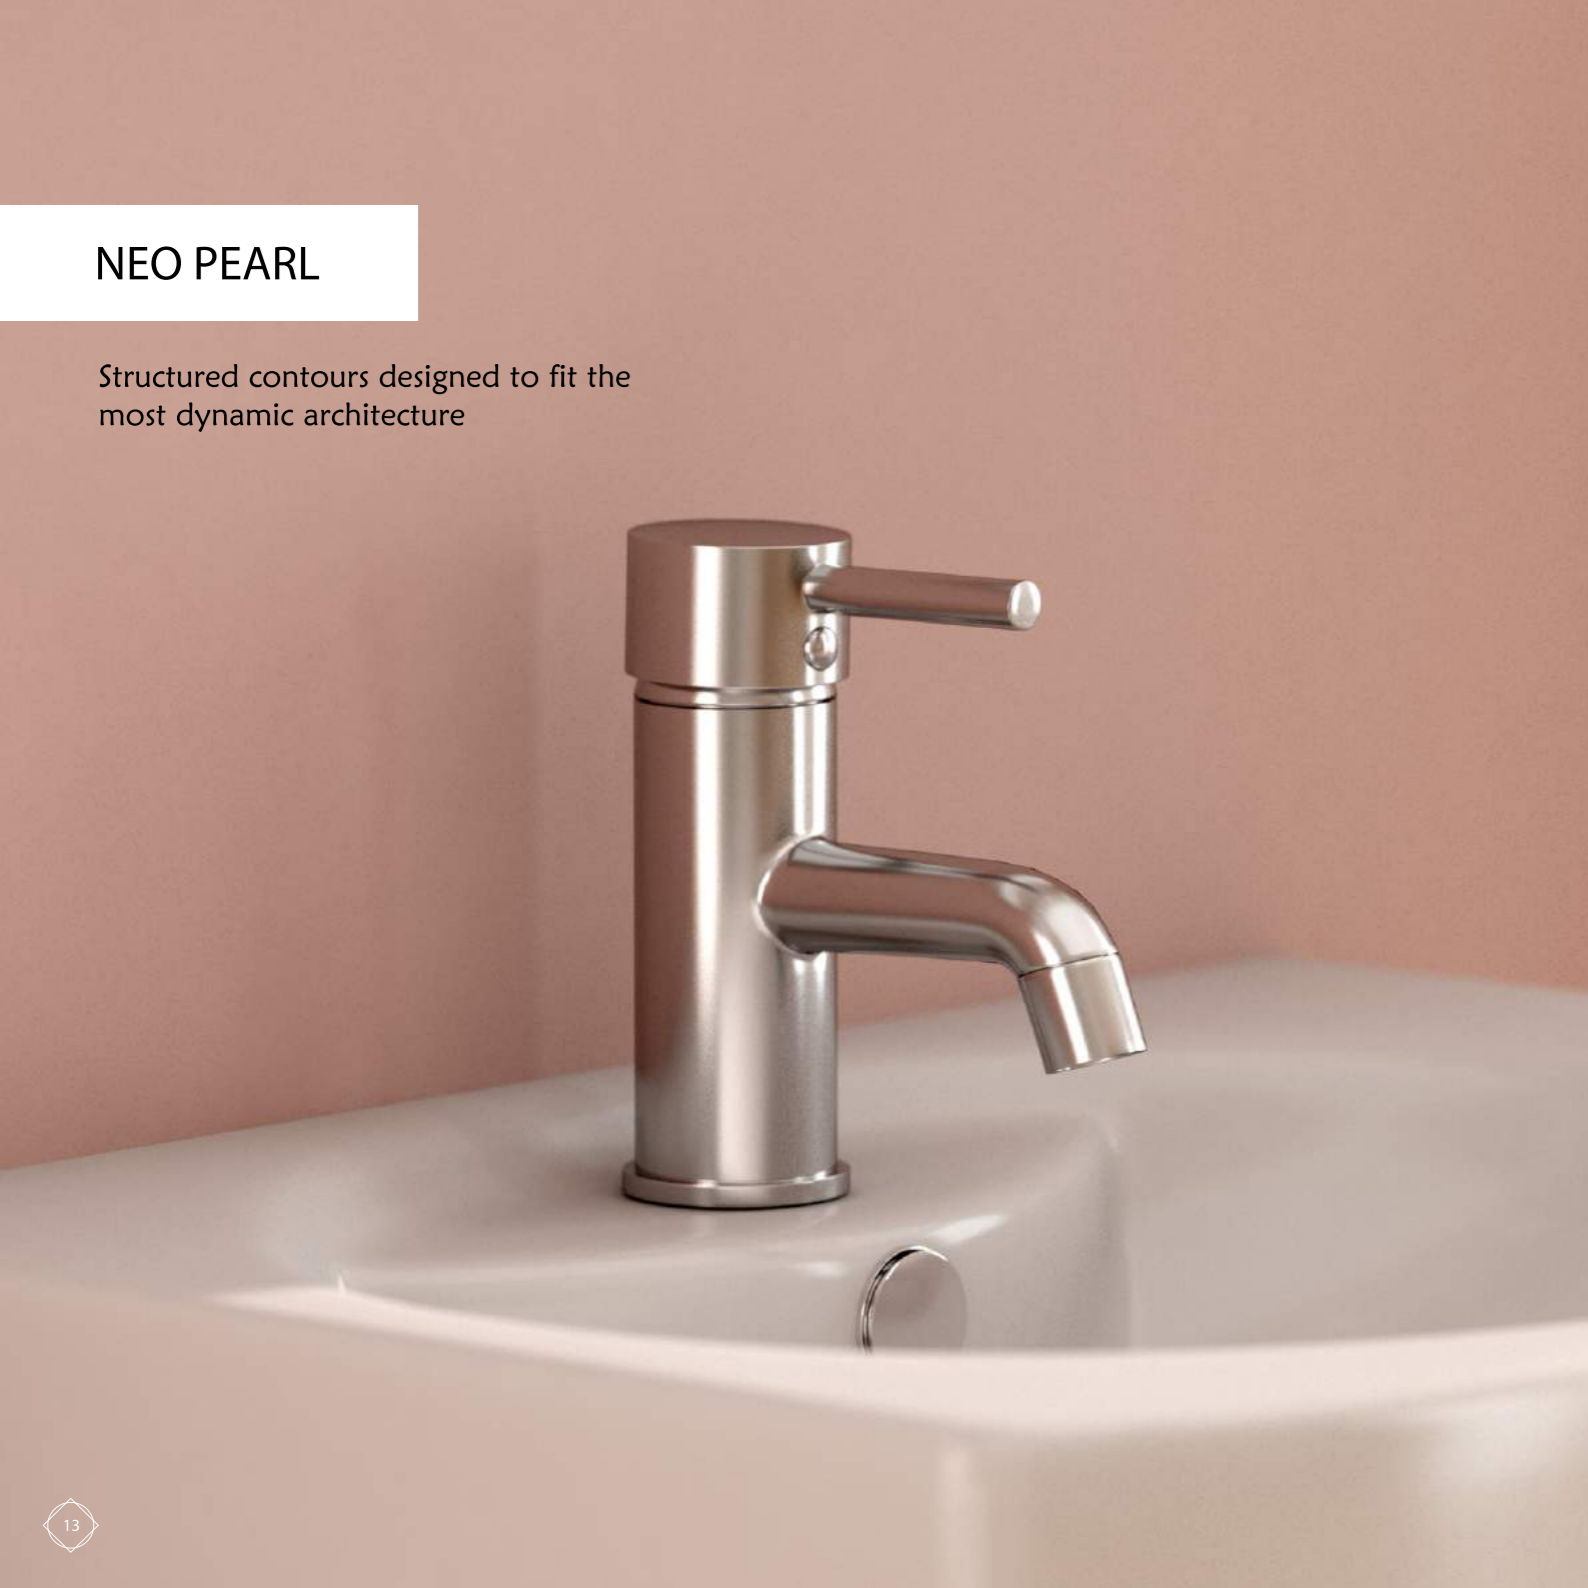

# NEO PEARL

Structured contours designed to fit the most dynamic architecture

Single Lever Basin Mixer  
BLSCP38521  
₹ 2,075

Single Lever Con. Basin Mixer  
BLSCP38527  
₹ 4,295

Central Hole Basin Mixer  
BLQCP38051  
₹ 3,175